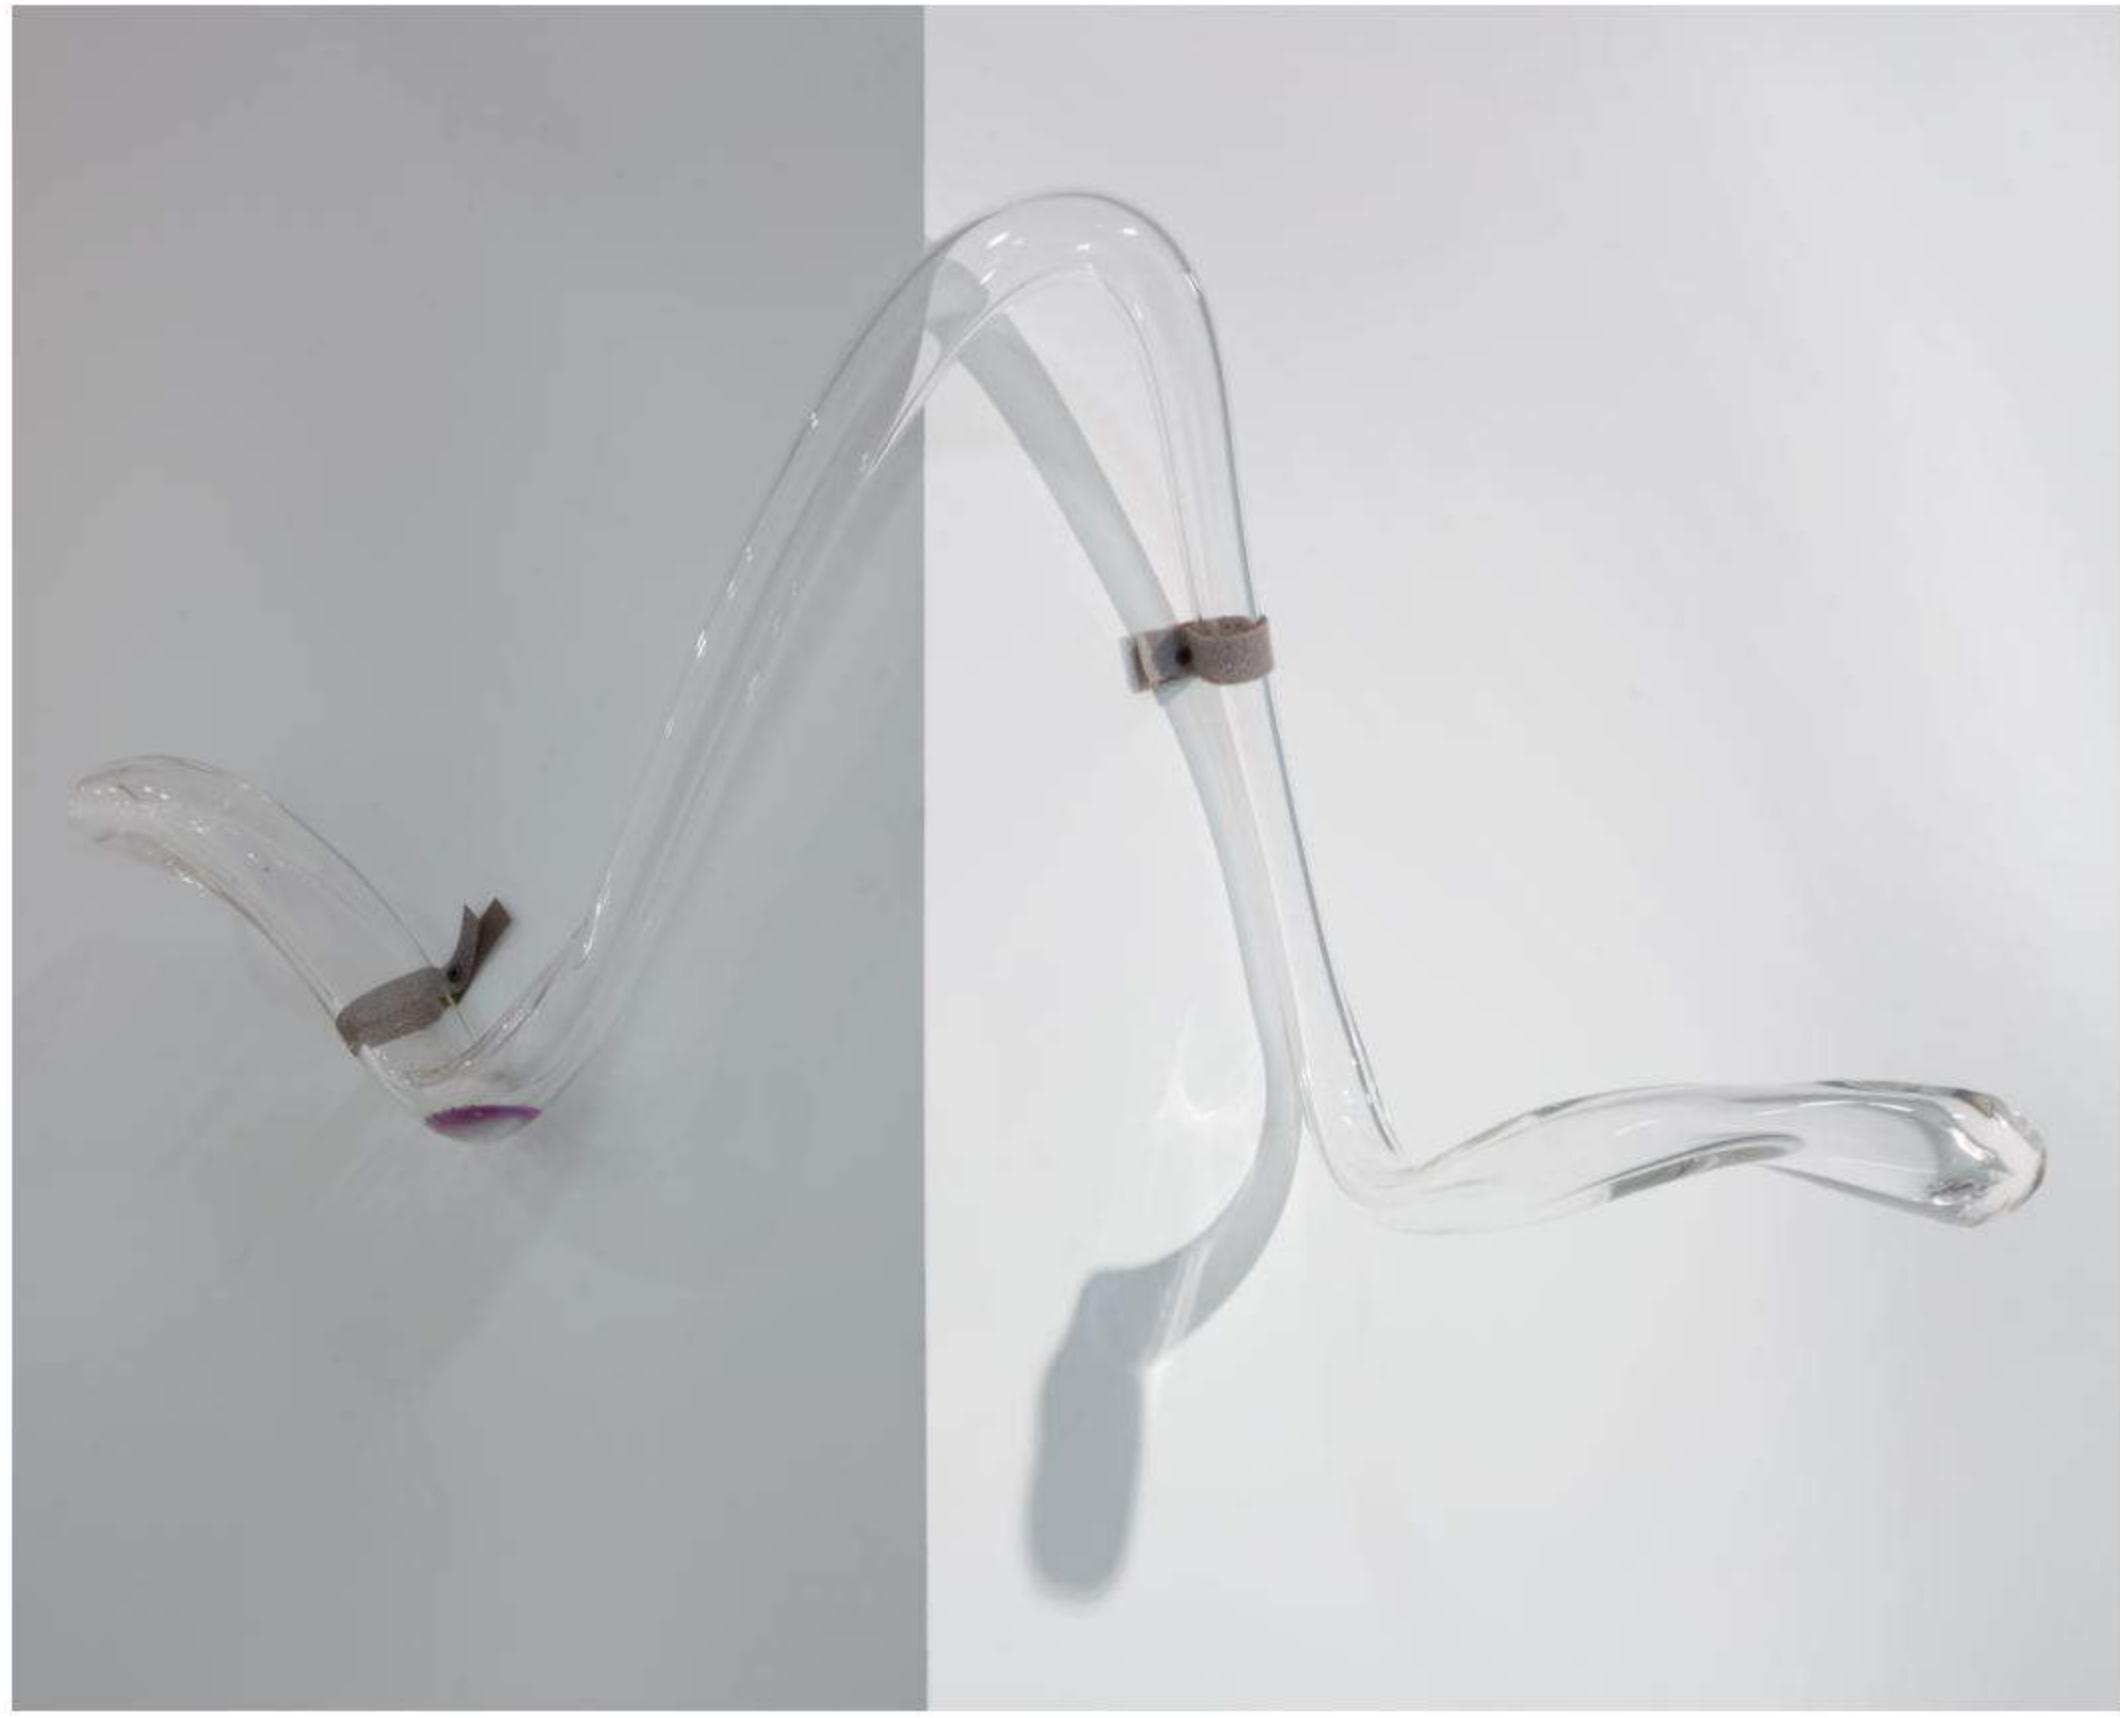

INÊS TELES

Galeria
SALA 117

Curadoria / HUGO DINIS

29 SET – 17 NOV
INAUG. 29 SET 18H

VINDAUGA — OLHO DE VENTO

Curadoria / HUGO DINIS

Hand-drawn blue squiggly line and a vertical brown line on the left wall.